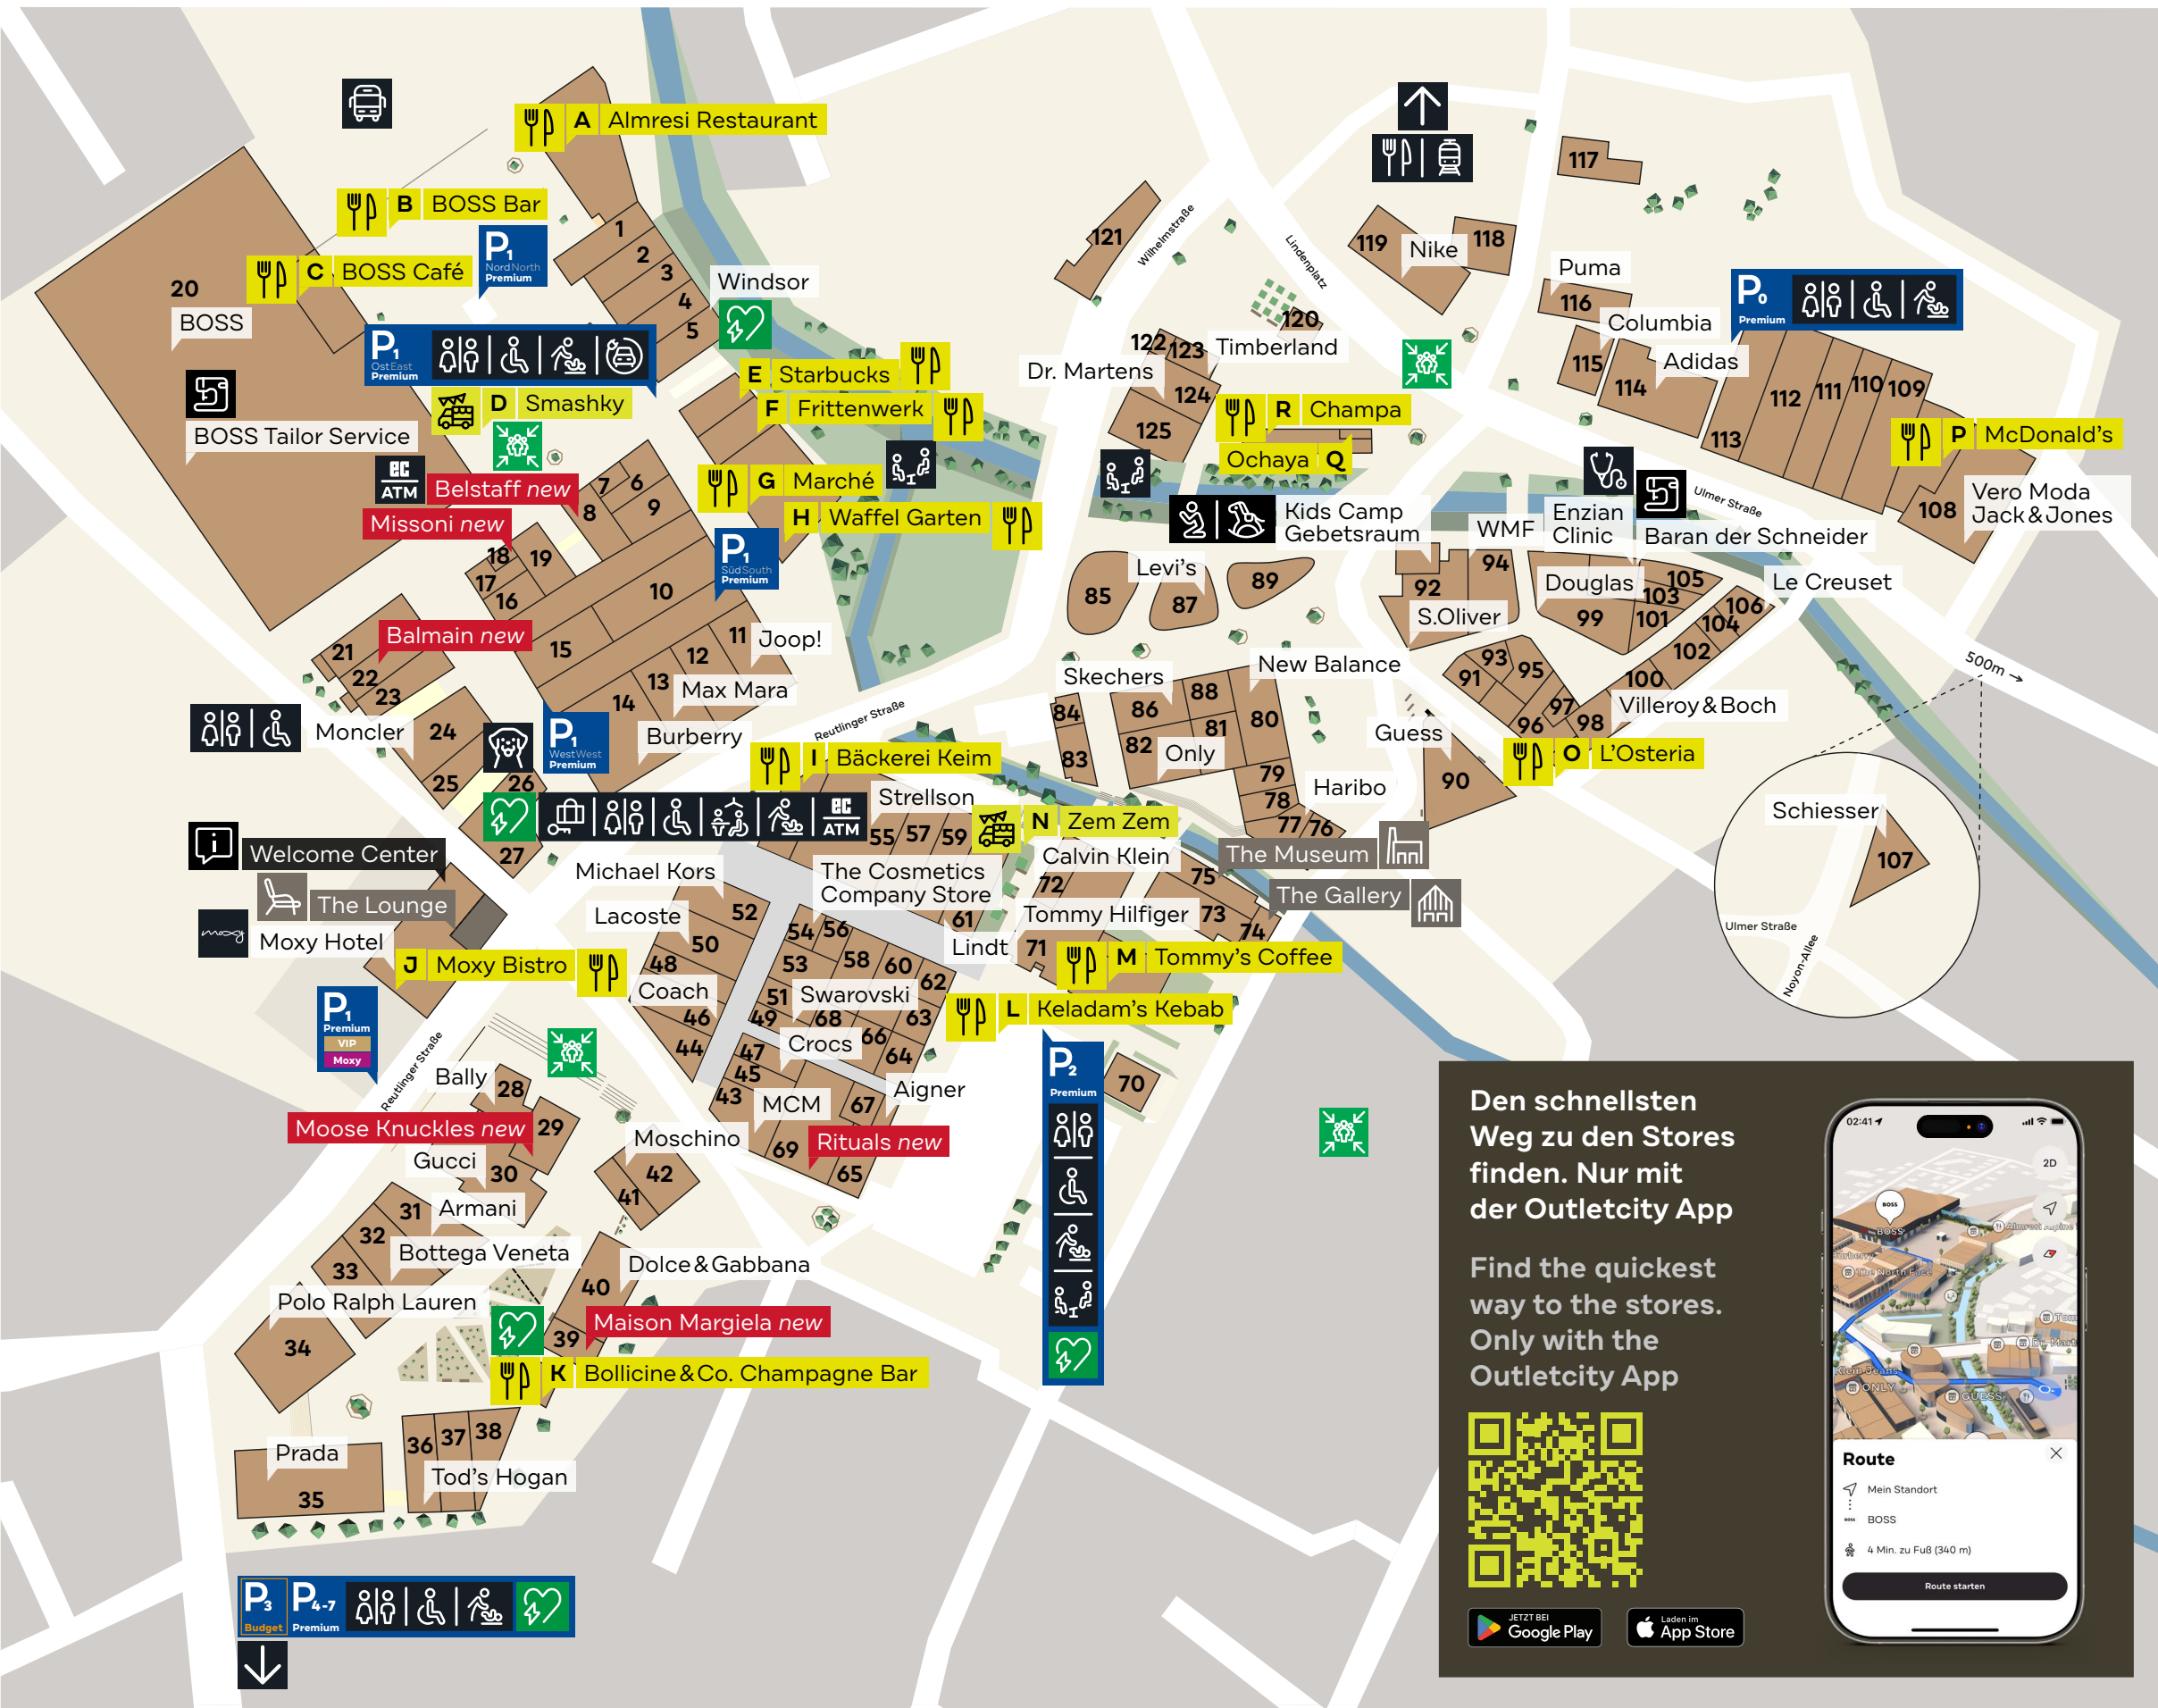

Outletcity Metzingen City Map

Den schnellsten Weg zu den Stores finden. Nur mit der Outletcity App

Find the quickest way to the stores. Only with the Outletcity App

JETZT BEI Google Play

Laden Sie App Store

Bahnhof Train Station	Food truck	Moxy Hotel Outletcity Metzingen	Toiletten Restrooms
Baran der Schneider Baran Tailoring Shop	Gebetsraum Prayer Room	Schließfächer Lockers	Toilette für Alle Accessible restroom
Barrierefreie Toilette Wheelchair Accessible Restrooms	Geldautomat Cashpoint	Shopping Shuttle	Wickelraum Baby changing facilities
Defibrillator	Hundetränke Dog water bowl	The Gallery	Welcome Center +49 7123 9234945
E-Ladestation Electric Charging Station	Kinderbetreuung im Kids Camp Child Care at Kids Camp	The Lounge	Restaurants & Cafés
Enzian Clinic Beauty Treatments	Kinderspielgeräte Play Areas	The Museum	Sammelstelle Assembly point

Stores A-Z

7 For All Mankind	3 Jack & Jones	108 Prada	35
Adidas	114 Jack Wolfskin	125 Puma	116
Aigner	65 Jil Sander	16 Rado @Hour Passion	44
Alberta Ferretti	42 Joop!	11 Rag & Bone	89
All Saints	48 Kapten & Son	120 Ravensburger²	103
Armani	31 Karl Lagerfeld	9 Rituals new	69
Babor	67 Kennel & Schmenger	66 Roger Vivier	36
Bahlsen	76 Kjus	1 Rösle	104
Balenciaga	32 Kneipp¹	101 S.Oliver	92
Bally	28 Lacoste	50 Samsonite	78
Balmain new	22 Le Creuset	106 Sandro	51
Belstaff new	8 Lee Wrangler	73 Schiesser	107
Bogner	4 Levi's	87 Seidensticker	81
BOSS	20 Liebeskind	74 Skechers	86
BOSS Sample Sale	70 Lindt	61 Storck¹	96
Bottega Veneta	33 L'Occitane	63 Strellson	55
Breitling	15 Longchamp	41 Sunglass Hut	56
Burberry	14 Longines @Hour Passion	44 Superdry	110
Calvin Klein	72 Lululemon	62 Swarovski	49
Car Shoe	35 Mammut	117 Swatch @Hour Passion	44
Certina @Hour Passion	44 Maison Margiela new	39 Tefal	100
Church's	35 Marc O'Polo	85 The Cosmetics Company Store	54
Coach	46 Max Mara	13 The North Face	12
Columbia	115 MCM	43 Thomas Sabo	84
C.P. Company	19 Mey	79 Timberland	123
Crocs	47 Michael Kors	52 Tissot @Hour Passion	44
Desigual	109 Mido @Hour Passion	44 Tod's	36
Diesel	59 Missoni new	18 Tom Tailor	121
Dolce & Gabbana	40 Miu Miu	35 Tom Tailor Kids	122
Douglas¹	99 Moncler	24 Tommy Hilfiger	71
Dr. Martens	124 Moose Knuckles new	29 Tory Burch	45
Dsquared2	26 Moschino	42 Tumi	10
Estella	102 Motel a Miio	97 UGG	57
Falke	53 Möve	105 Under Armour	118
Ferragamo	37 Name it	112 Union @Hour Passion	44
Fossil	83 New Balance	80 Valentino Garavani	21
Furla	68 Nike	119 Vero Moda	108
G-Star	75 Oakley	113 Versace	23
Gant	6 Olymp	88 Vilebrequin	7
Gucci	30 Only	82 Villeroy & Boch	98
Guess	90 Only & Sons	111 Windsor	5
Hackett	2 Pandora	93 WMF	94
Hamilton @Hour Passion	44 Paul & Shark	17 Woolrich	60
Haribo	77 Philipp Plein	25 WRSTBHVR	38
Hogan	36 Playmobil	91 Zwilling	95
Hour Passion	44 Polo Ralph Lauren		
Hunkemöller	58 Porsche Design		

Restaurants & Cafés