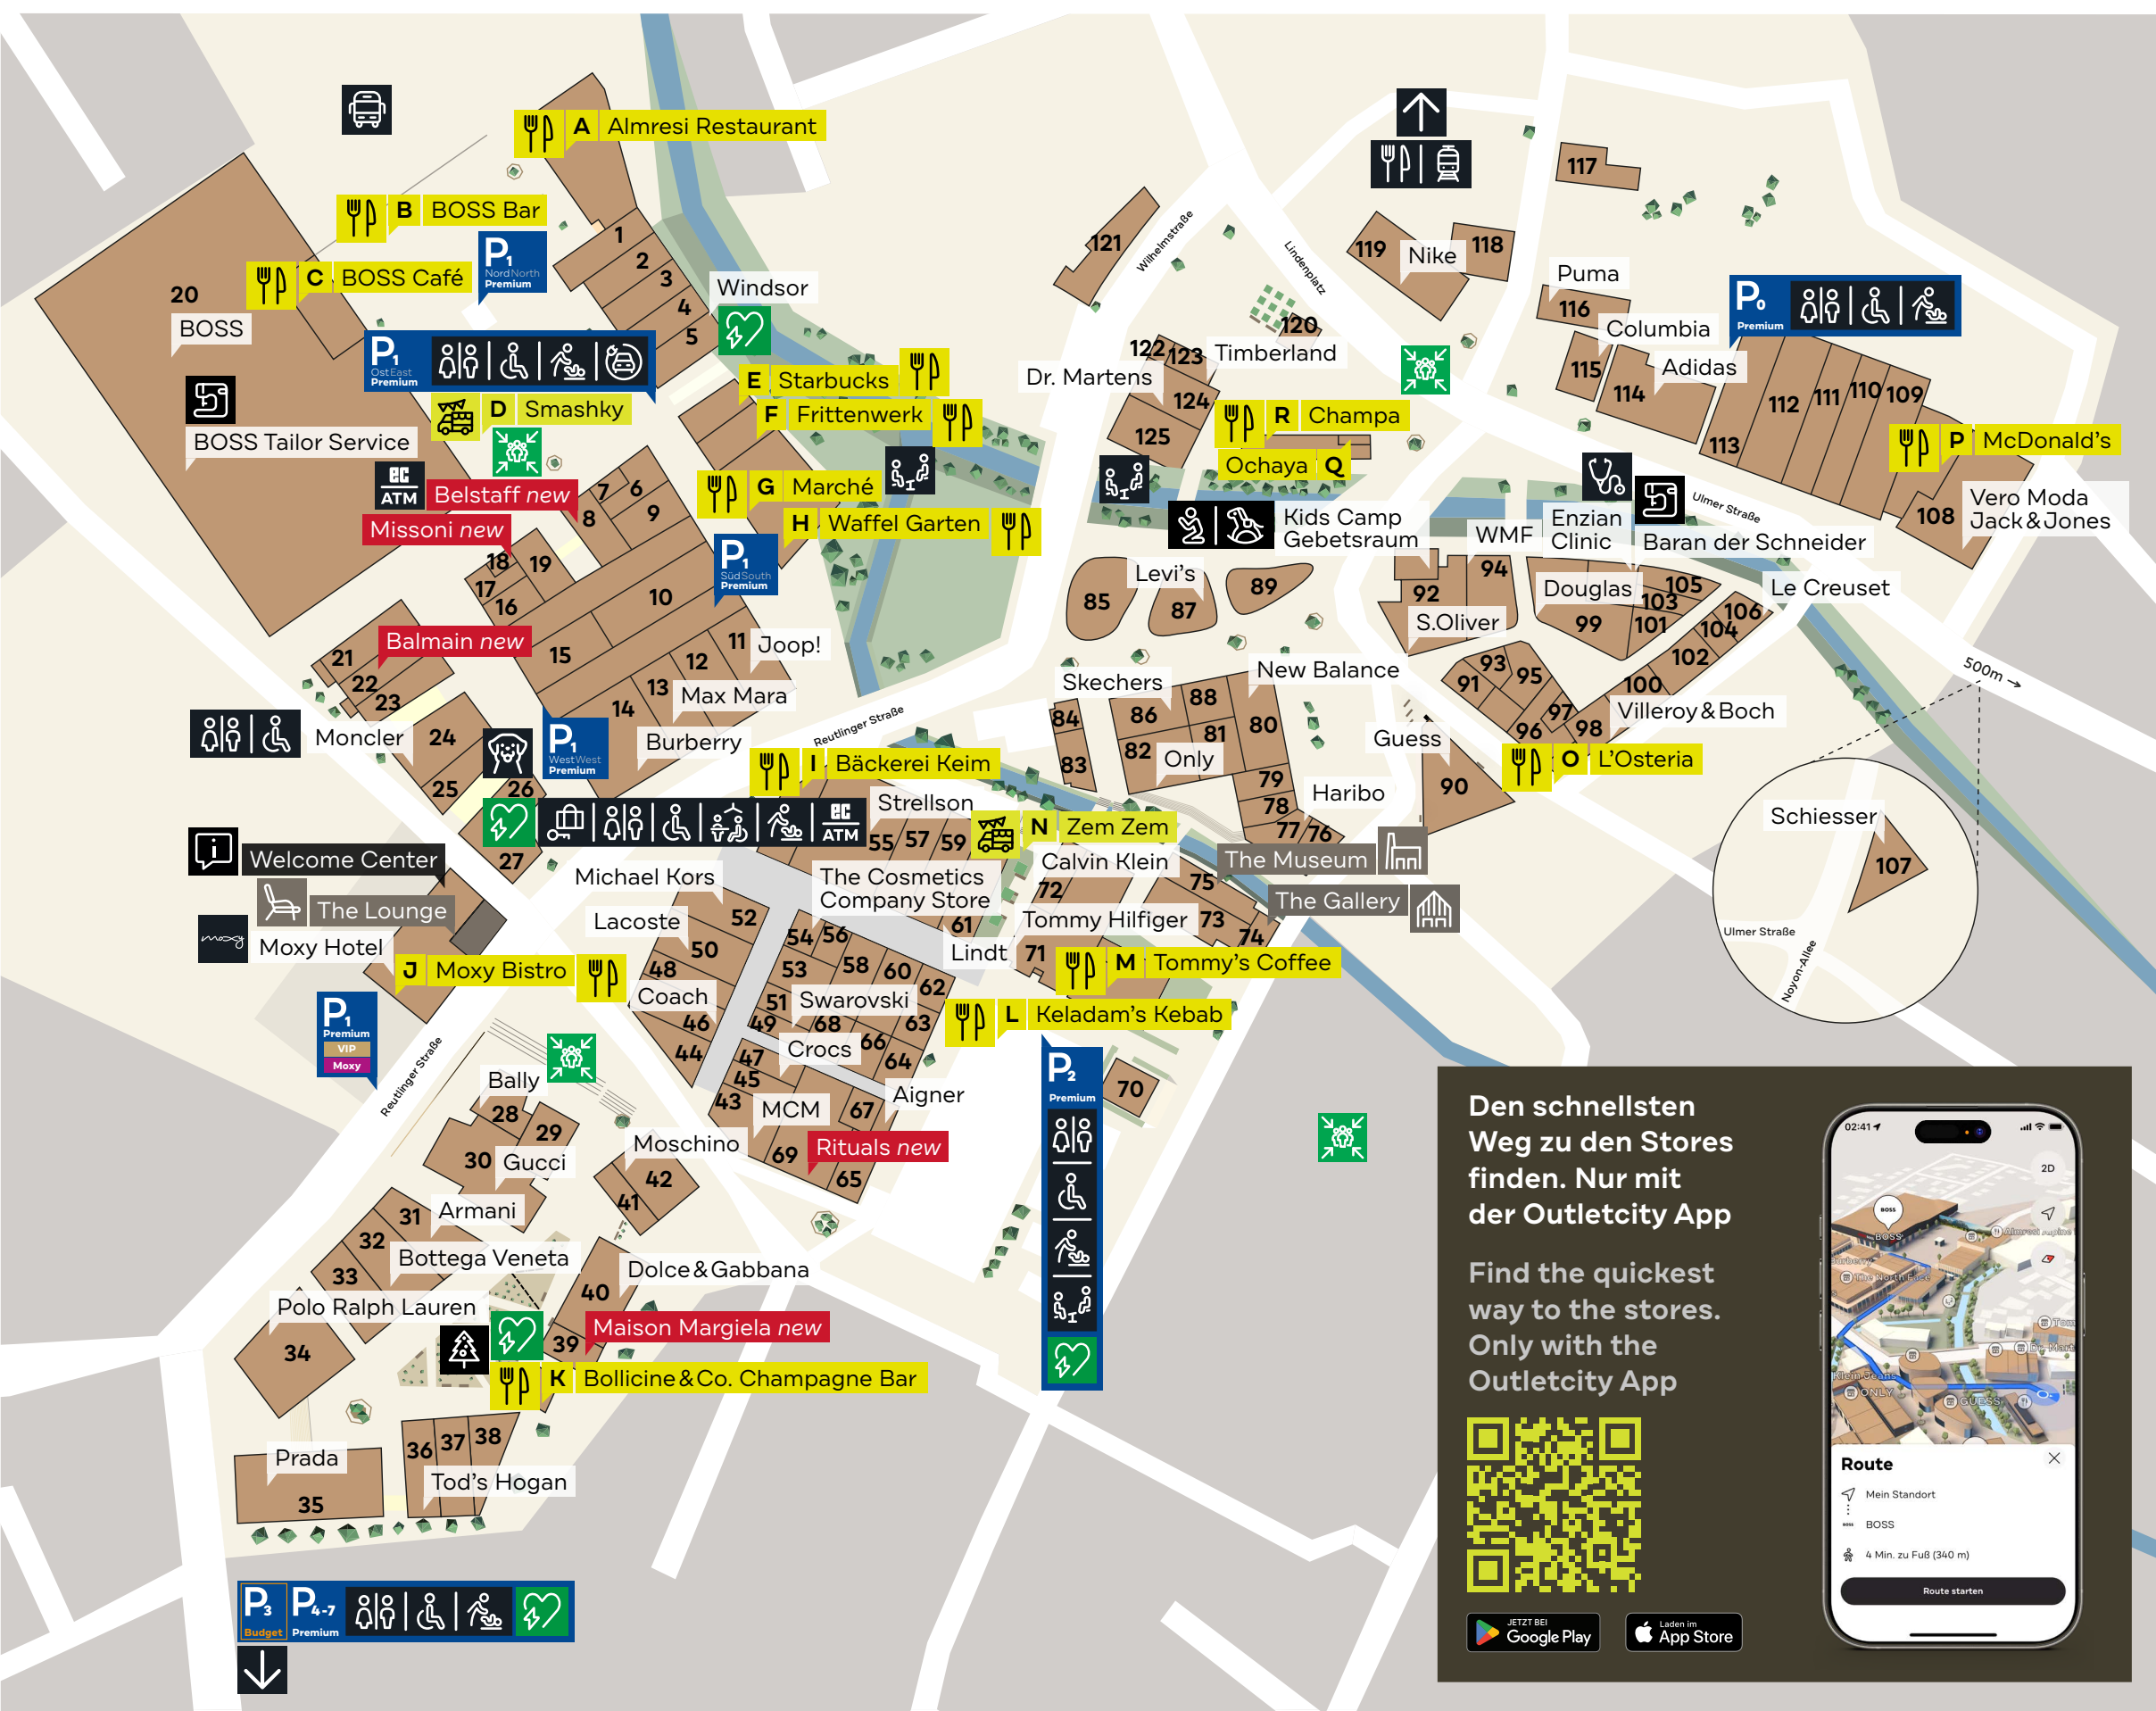

Outletcity Metzingen City Map

Den schnellsten Weg zu den Stores finden. Nur mit der Outletcity App

Find the quickest way to the stores. Only with the Outletcity App

JETZT BEI Google Play | Laden im App Store

Bahnhof Train Station	Food truck	Moxy Hotel Outletcity Metzingen	Toiletten Restrooms
Baran der Schneider Baran Tailoring Shop	Gebetsraum Prayer Room	Schließfächer Lockers	Toilette für Alle Accessible restroom
Barrierefreie Toilette Wheelchair Accessible Restrooms	Geldautomat Cashpoint	Shopping Shuttle	Wickelraum Baby changing facilities
Defibrillator	Hundetränke Dog water bowl	The Gallery	Welcome Center +49 7123 9234945
E-Ladestation Electric Charging Station	Kinderbetreuung im Kids Camp Child Care at Kids Camp	The Lounge	Restaurants & Cafés
Enzian Clinic Beauty Treatments	Kinderspielgeräte Play Areas	The Museum	Sammelstelle Assembly point

Stores A-Z

7 For All Mankind	3 Jack & Jones	108 Prada	35
Adidas	114 Jack Wolfskin	125 Puma	116
Aigner	65 Jil Sander	16 Rado @Hour Passion	44
Alberta Ferretti	42 Joop!	11 Rag & Bone	89
All Saints	48 Kapten & Son	120 Ravensburger²	103
Armani	31 Karl Lagerfeld	9 Rituals new	69
Babor	67 Kate Spade	64 Roger Vivier	36
Bahlsen	76 Kennel & Schmenger	66 Rösle	104
Balenciaga	32 Kjus	1 S.Oliver	92
Bally	28 Kneipp¹	101 Samsonite	78
Balmain new	22 Lacoste	50 Sandro	51
Belstaff new	8 Le Creuset	106 Schiesser	107
Bogner	4 Lee Wrangler	73 Seidensticker	81
BOSS	20 Levi's	87 Skechers	86
BOSS Sample Sale	70 Liebeskind	74 Storck¹	96
Bottega Veneta	33 Lindt	61 Strellson	55
Breitling	15 L'Occitane	63 Sunglass Hut	56
Burberry	14 Longchamp	41 Superdry	110
Calvin Klein	72 Longines @Hour Passion	44 Swarovski	49
Car Shoe	35 Lululemon	62 Swatch @Hour Passion	44
Certina @Hour Passion	44 Mammüt	117 Tefal	100
Church's	35 Maison Margiela new	39 The Cosmetics Company Store	54
Coach	46 Marc O'Polo	85 The North Face	12
Columbia	115 Max Mara	13 Thomas Sabo	84
C.P. Company	19 MCM	43 Timberland	123
Crocs	47 Mey	79 Tissot @Hour Passion	44
Desigual	109 Michael Kors	52 Tod's	36
Diesel	59 Mido @Hour Passion	44 Tom Tailor	121
Dolce & Gabbana	40 Missoni new	18 Tom Tailor Kids	122
Douglas¹	99 Miu Miu	35 Tommy Hilfiger	71
Dr. Martens	124 Moncler	24 Tory Burch	45
Dsquared2	26 Moschino	42 Tumi	10
Estella	102 Motel a Miio	97 UGG	57
Falke	53 Möve	105 Under Armour	118
Ferragamo	37 Name it	112 Union @Hour Passion	44
Fossil	83 New Balance	80 Valentino Garavani	21
Furla	68 Nike	119 Vero Moda	108
G-Star	75 Oakley	113 Versace	23
Gant	6 Olymp	88 Vilebrequin	7
Gucci	30 Only	82 Villeroy & Boch	98
Guess	90 Only & Sons	111 Windsor	5
Hackett	2 Pandora	93 WMF	94
Hamilton @Hour Passion	44 Paul & Shark	17 Woolrich	60
Haribo	77 Philipp Plein	25 WRSTBHVR	38
Hogan	36 Playmobil	91 Zwilling	95
Hour Passion	44 Polo Ralph Lauren		
Hunkemöller	58 Porsche Design		

Restaurants & Cafés